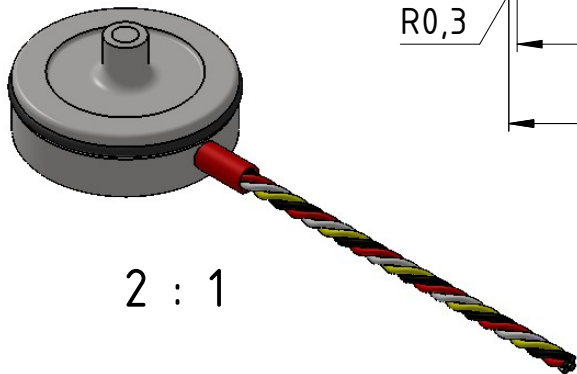

Unique sensor code

<p>All dimensions in mm</p>		Name	
Date		RC15 Pressure Sensor	
2019. 03. 22.		Designer	
Levente Jakab		Scale	
Drawing No.		ID Number	
19-05-v2		RC15-1	
		M5:1	