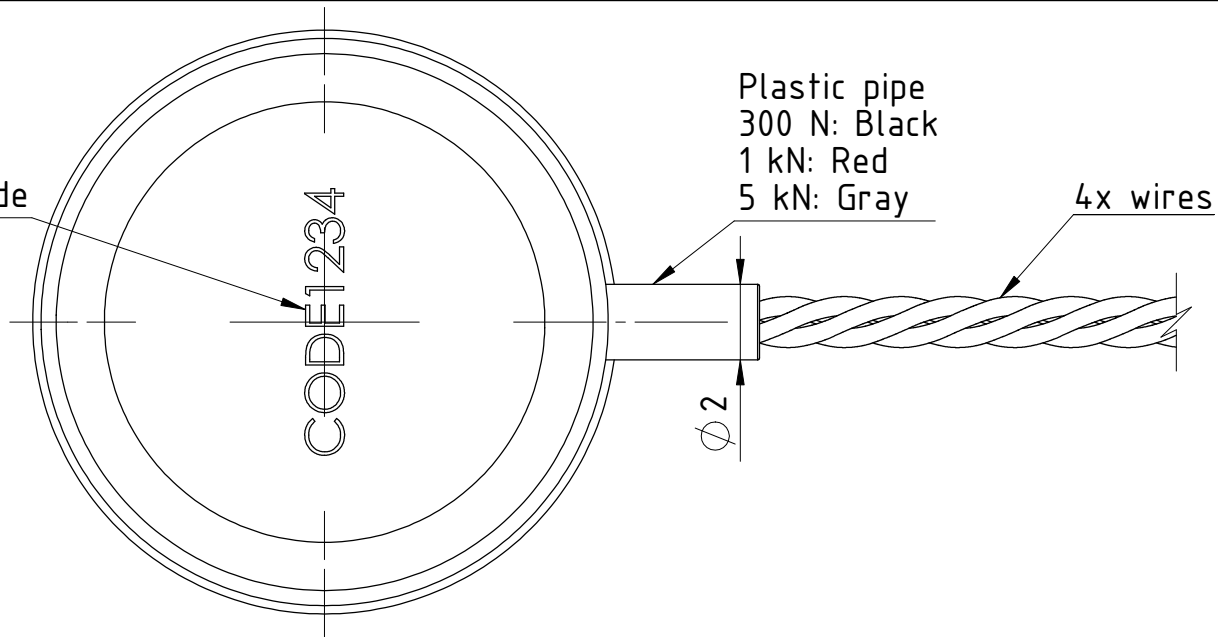

Unique sensor code

<p>All dimensions in mm</p>		Name	
Date		RC15 Pressure Sensor	
2019. 03. 22.		Designer	
Levente Jakab		Scale	
Drawing No.		ID Number	
19-05-v2		RC15-1	
		M5:1	