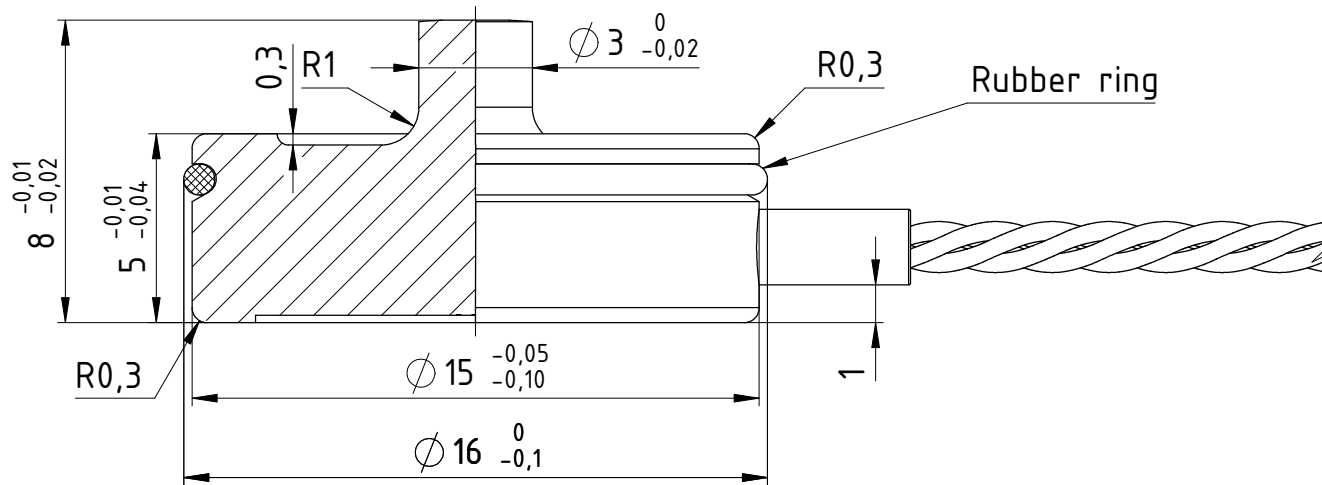

Unique sensor code

<p>All dimensions in mm</p>		Name	
Date		RC15 Pressure Sensor	
2019. 03. 22.		Designer	
Levente Jakab		Scale	
Drawing No.		ID Number	
19-05-v2		RC15-1	
		M5:1	